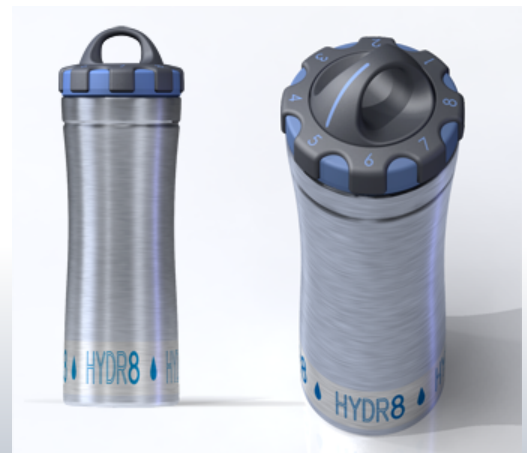

CONSUMER PRODUCTS

BLUETOOTH WATCH CASE

ENVIRONMENT MONITOR

YOGA MAT CLIP

OFF-ROAD BICYCLE LIGHT

ADJUSTABLE DUMBBELL SYSTEM

CALIBRATED WATER BOTTLE

INDUSTRIAL DESIGN
PRODUCT DESIGN
MODELS & PROTOTYPES
MECHANICAL ENGINEERING

CONSUMER PRODUCTS

TOOL BUCKET

DIGITAL VIDEO RECORDER

COMPACT DISC CLEANER

DIGITAL VIDEO RECORDER

CABLE ORGANIZER

DIGITAL VIDEO RECORDER

PUSH-ON HOSE COUPLER