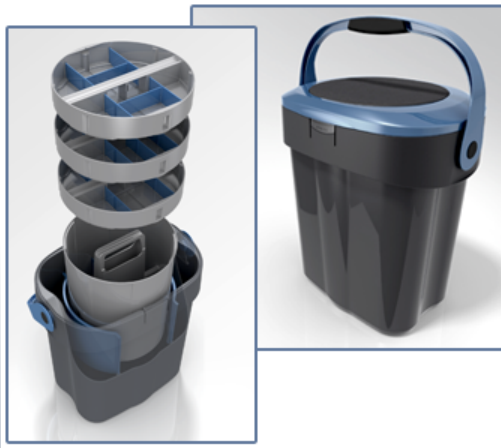

CONSUMER PRODUCTS

BLUETOOTH WATCH CASE

ENVIRONMENT MONITOR

YOGA MAT CLIP

OFF-ROAD BICYCLE LIGHT

ADJUSTABLE DUMBBELL SYSTEM

CALIBRATED WATER BOTTLE

INDUSTRIAL DESIGN
PRODUCT DESIGN
MODELS & PROTOTYPES
MECHANICAL ENGINEERING

CONSUMER PRODUCTS

TOOL BUCKET

DIGITAL VIDEO RECORDER

COMPACT DISC CLEANER

DIGITAL VIDEO RECORDER

CABLE ORGANIZER

DIGITAL VIDEO RECORDER

PUSH-ON HOSE COUPLER

BATHROOM SQUEEGEE