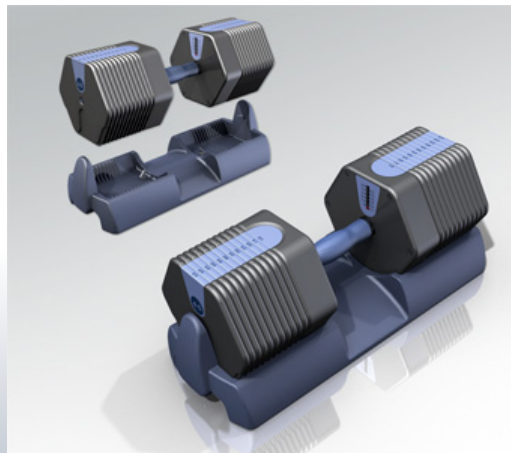

CONSUMER PRODUCTS

BLUETOOTH WATCH CASE

ENVIRONMENT MONITOR

YOGA MAT CLIP

OFF-ROAD BICYCLE LIGHT

ADJUSTABLE DUMBBELL SYSTEM

CALIBRATED WATER BOTTLE

INDUSTRIAL DESIGN
PRODUCT DESIGN
MODELS & PROTOTYPES
MECHANICAL ENGINEERING

CONSUMER PRODUCTS

TOOL BUCKET

DIGITAL VIDEO RECORDER

COMPACT DISC CLEANER

DIGITAL VIDEO RECORDER

CABLE ORGANIZER

DIGITAL VIDEO RECORDER

PUSH-ON HOSE COUPLER