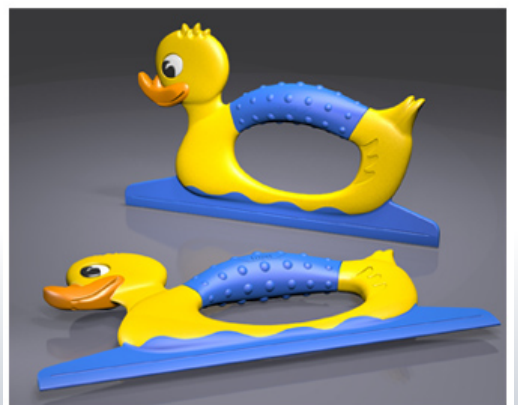

CONSUMER PRODUCTS

BLUETOOTH WATCH CASE

ENVIRONMENT MONITOR

YOGA MAT CLIP

OFF-ROAD BICYCLE LIGHT

ADJUSTABLE DUMBBELL SYSTEM

CALIBRATED WATER BOTTLE

INDUSTRIAL DESIGN
PRODUCT DESIGN
MODELS & PROTOTYPES
MECHANICAL ENGINEERING

CONSUMER PRODUCTS

TOOL BUCKET

DIGITAL VIDEO RECORDER

COMPACT DISC CLEANER

DIGITAL VIDEO RECORDER

CABLE ORGANIZER

DIGITAL VIDEO RECORDER

PUSH-ON HOSE COUPLER